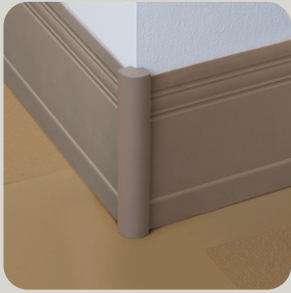

ROPPE.
Proven. Flooring. Experiences.

PINNACLE PLUS
WALL BASE AND CORNER BLOCKS

PINNACLE PLUS

WALL BASE AND CORNER BLOCKS

The architectural lines of Pinnacle Plus wall base reveal Roppe's keen attention to detail.

VERTICAL

profile height 4-5/8"
packaged 48' per ctn.
3/8" thickness

CORNERS

The dreaded corner – it's often viewed as the most difficult, costly and time-intensive element of any wall base installation.

To resolve this issue, we've developed rubber corner blocks. These 100% PVC free, vulcanized and extruded corner blocks alleviate costly hand-scribing, wasted time and extra skilled craftsmen from the corner-forming process. These rubber corners also add durability because they are less likely to get damaged or detached during everyday use and maintenance of the interior space.