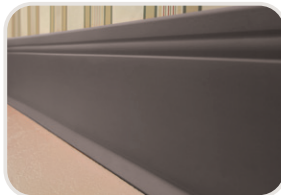

Cost-Effective Appeal

Inexpensive upgrade from standard wall base that adds visual appeal to any design.