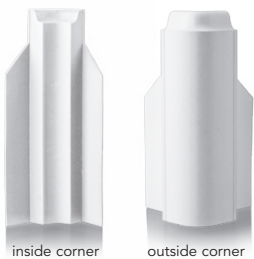

ROPPE
Proven. Flooring. Experiences.

COLORS 70 COLORS. ONE PRICE. IT'S YOUR CHOICE.

LEVEL

profile height 3"
packaged 48' per ctn.
3/8" thickness

INTRIGUE

profile height 4"
packaged 60' per coil
3/8" thickness

FASHION

profile height 4-1/4"
packaged 60' per coil
1/4" thickness

INVENT

profile height 5-1/2"
packaged 60' per coil
3/8" thickness

CONTRIVE

profile height 2-1/2"
packaged 60' per coil
1/4" thickness

SIMPLICITY

profile height 4"
packaged 60' per coil
3/16" thickness

inside corner outside corner

RUBBER CORNER BLOCKS

inside corner outside corner

MICRO CORNERS

 100 black	 667 galactic	 668 night hawk	 123 charcoal	 150 dark gray	 177 steel blue	 669 battleship	 670 asphalt
 175 slate	 114 lunar dust	 129 dolphin	 178 pewter	 174 smoke	 671 somber	 672 ashen	 673 greige
 193 black brown	 110 brown	 147 light brown	 194 burnt umber	 674 clove	 675 biscotti	 676 caribou	 639 beigewood
 140 fawn	 677 gingerbread	 678 mochaccino	 679 sepia	 191 camel	 680 latte	 632 flax	 681 buff
 663 aged fern	 649 sweet basil	 169 hunter green	 682 evergreen	 683 irish green	 684 parsley	 685 arugula	 648 pear green
 664 blue jay	 627 mariner	 686 stormy sky	 687 deep fog	 688 oasis	 118 peacock	 689 sea glass	 655 peaceful blue
 187 blue	 139 deep navy	 656 bluebell	 638 cadet	 197 iceberg	 621 merlin	 659 grape	 618 aubergine
 690 carob	 137 cinnabar	 186 red	 660 citrus	 188 brick	 691 espresso		
 692 daffodil	 693 butter cup	 694 parchment	 122 natural	 641 moonrise	 170 white	 695 calla lily	 161 snow