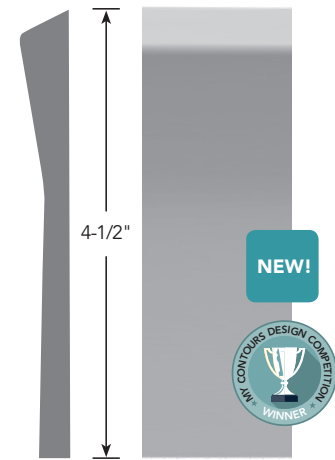

serenity  
#10  
packaged  
5-8' pcs./  
40' per ctn.  
**PV4010**

nobility  
#55  
packaged  
5-8' pcs./  
40' per ctn.  
**PV5055**

candid  
#60  
packaged  
5-8' pcs./  
40' per ctn.  
**PV3060**

candid  
#60  
packaged  
5-8' pcs./  
40' per ctn.  
**PV4060**

vertical  
#65  
packaged  
5-8' pcs./  
40' per ctn.  
**PV3065**

vertical  
#65  
packaged  
5-8' pcs./  
40' per ctn.  
**PV4065**

vertical  
#65  
packaged  
5-8' pcs./  
40' per ctn.  
**PV6065**

simplicity  
#00  
packaged  
5-8' pcs./  
40' per ctn.  
**PV4000**

simplicity bold  
#05  
packaged  
5-8' pcs./  
40' per ctn.  
**PV4005**

intrigue  
#90  
packaged  
5-8' pcs./  
40' per ctn.  
**PV4090**

intrigue  
#90  
packaged  
5-8' pcs./  
40' per ctn.  
**PV5090**

valiant  
#70  
packaged  
5-8' pcs./  
40' per ctn.  
**PV4070**

divine  
#80  
packaged  
5-8' pcs./  
40' per ctn.  
**PV4080**