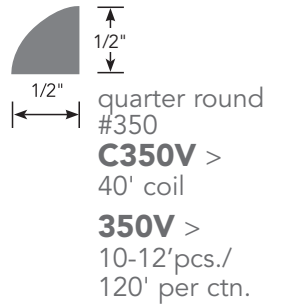

novel  
#45  
packaged  
5-8' pcs./  
40' per ctn.  
**PV4045**

novel  
#45  
packaged  
5-8' pcs./  
40' per ctn.  
**PV7045**

fashion  
#85  
packaged  
5-8' pcs./  
40' per ctn.  
**PV4085**

fashion  
#85  
packaged  
5-8' pcs./  
40' per ctn.  
**PV6085**

serenity  
#10  
packaged  
5-8' pcs./  
40' per ctn.  
**PV4010**

nobility  
#55  
packaged  
5-8' pcs./  
40' per ctn.  
**PV5055**

candid  
#60  
packaged  
5-8' pcs./  
40' per ctn.  
**PV3060**

candid  
#60  
packaged  
5-8' pcs./  
40' per ctn.  
**PV4060**

vertical  
#65  
packaged  
5-8' pcs./  
40' per ctn.  
**PV3065**

vertical  
#65  
packaged  
5-8' pcs./  
40' per ctn.  
**PV4065**

vertical  
#65  
packaged  
5-8' pcs./  
40' per ctn.  
**PV6065**

simplicity  
#00  
packaged  
5-8' pcs./  
40' per ctn.  
**PV4000**

valiant  
#70  
packaged  
5-8' pcs./  
40' per ctn.  
**PV4070**

divine  
#80  
packaged  
5-8' pcs./  
40' per ctn.  
**PV4080**