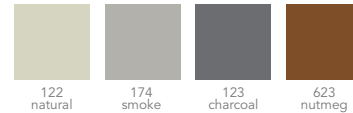

## STONE COLLECTION

18" x 18" x 1/8" (3mm) / 28 MIL WEAR LAYER

288 pyrenees

286 alps

287 dolomites

Coordinating Roppe tile, tread and wall base colors:

122 natural

174 smoke

## MINI WOOD COLLECTION

12" x 24" x 1/8" (3mm) / 28 MIL WEAR LAYER

282 olympic

283 hunan

284 amazon

285 humboldt

Coordinating Roppe tile, tread and wall base colors:

122 natural

174 smoke

123 charcoal

623 nutmeg

Coordinating Roppe tile, tread and wall base colors:

122 natural

174 smoke

191 camel

123 charcoal

100 black

194 burnt umber